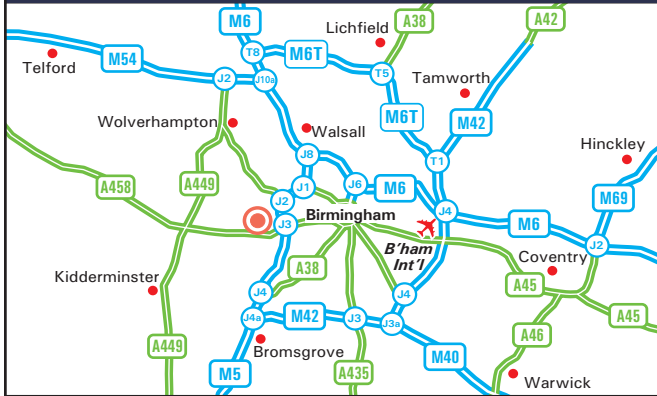

Black Country Housing Group
 134 High Street, Blackheath
 West Midlands B65 0EE
 Tel: (0121) 561 1969 - Fax: (0121) 561 5694

From the M5

- Leave the M5 at junction 2 and continue to the A4123/A4034 roundabout junction.
- Take the second exit onto A4034 (Birchfield Lane) and continue towards Blackheath.
- Keep right onto Henderson Way (A4100) continuing straight over the next roundabout.
- A free public car park is situated on the left.
- Black Country is located approximately 100 yards further on the right hand side.

From Birmingham City Centre

- Leave the City Centre via the A456.
- On approaching the M5 take the slip road off the A456, and join the A458.
- Continue over the M5 and at the next roundabout take the third exit onto the A4034, Long Lane.
- Continue over the next two roundabouts, then at the next roundabout turn left onto Henderson Way.
- A free public car park is situated on the left.
- Black Country is located approximately 100 yards further on the right hand side.

By Train

- Rowley Regis receives regular services from Snow Hill Station. New Street Station is on the following routes: Hereford/Worcester/Kidderminster and Solihull/Leamington Spa/Stratford.
- Black Country is a short walk from the station, alternatively taxis are available from outside the station.
- For further train service information, please telephone the National Rail Enquiry Line on 08457 48 49 50.

By Metro

- From Wolverhampton and Birmingham Snow Hill: change at the Hawthorns onto train to Rowley Regis Station.

PRODUCED BY BUSINESS MAPS LTD FROM DIGITAL DATA - © BARTHOLOMEW(2007)